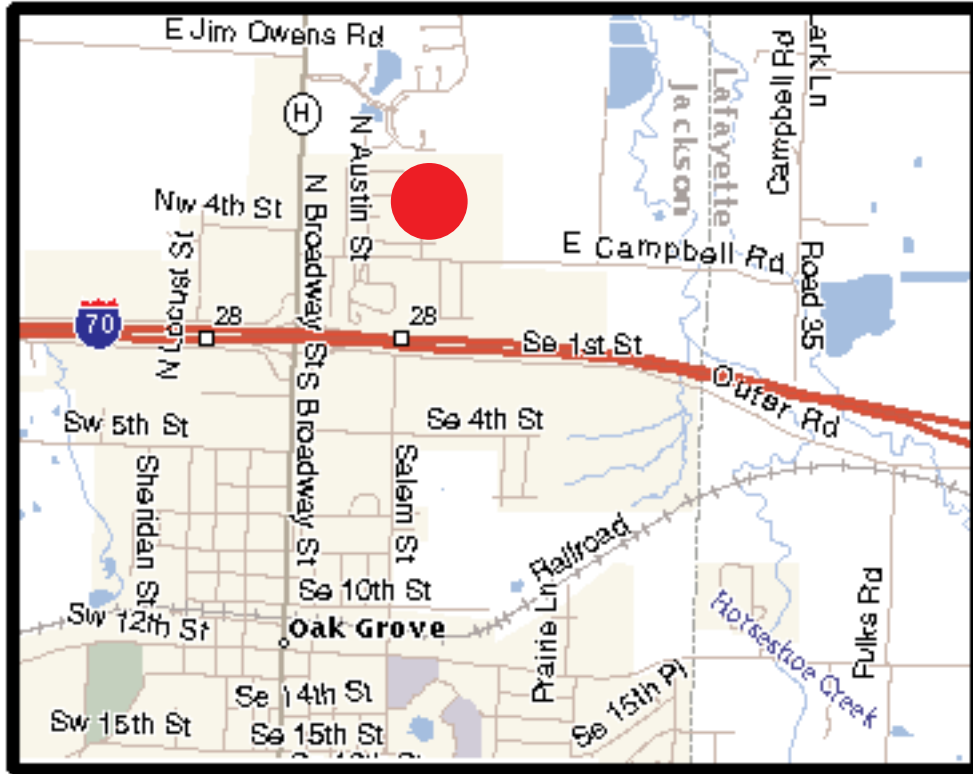

Directions & Map to Windwood Properties

(Oak Grove, MO 64075)

Take I-70 to Oak Grove Exit
Go North on Broadway (Hwy H) 1/8 mile
to NE 3rd St. and take a right (East)
for 1/8 mile to N. Salem Rd. Left.

Look for the signs...