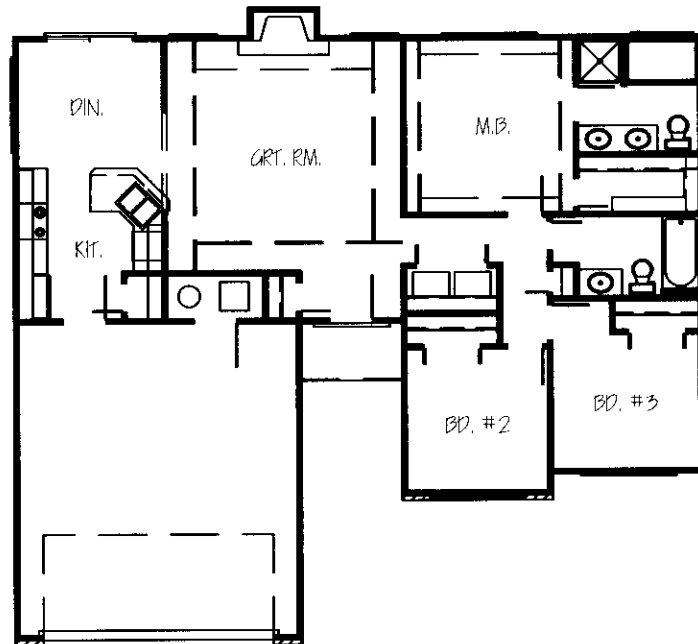

Plan #: 02-02

FLOOR PLAN

Actual elevations, floor plan and specifications may vary.
1175 Sq. Ft.

American Classic Homes

816-229-0202